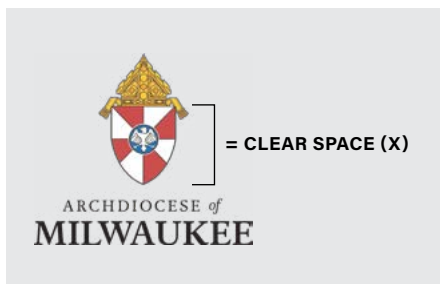

Size

For layout flexibility, the logo is available in both horizontal and vertical layouts. To ensure the logo is legible, never size the horizontal logo any smaller than 1.5 inches wide (or 108 pixels if appearing on screen) and do not use the vertical version of the logo smaller than .75 inches wide (or 54 pixels if appearing on screen)

HORIZONTAL VERSION:

1.5" or 108px

VERTICAL VERSION:

.75" or 54px

USING OUR LOGO: *Positioning*

Clear space

Give the logo room to breathe. Keep text and other visual elements out of the "clear space," equal to the height of the stacked text. That measurement stays constant, as shown here.